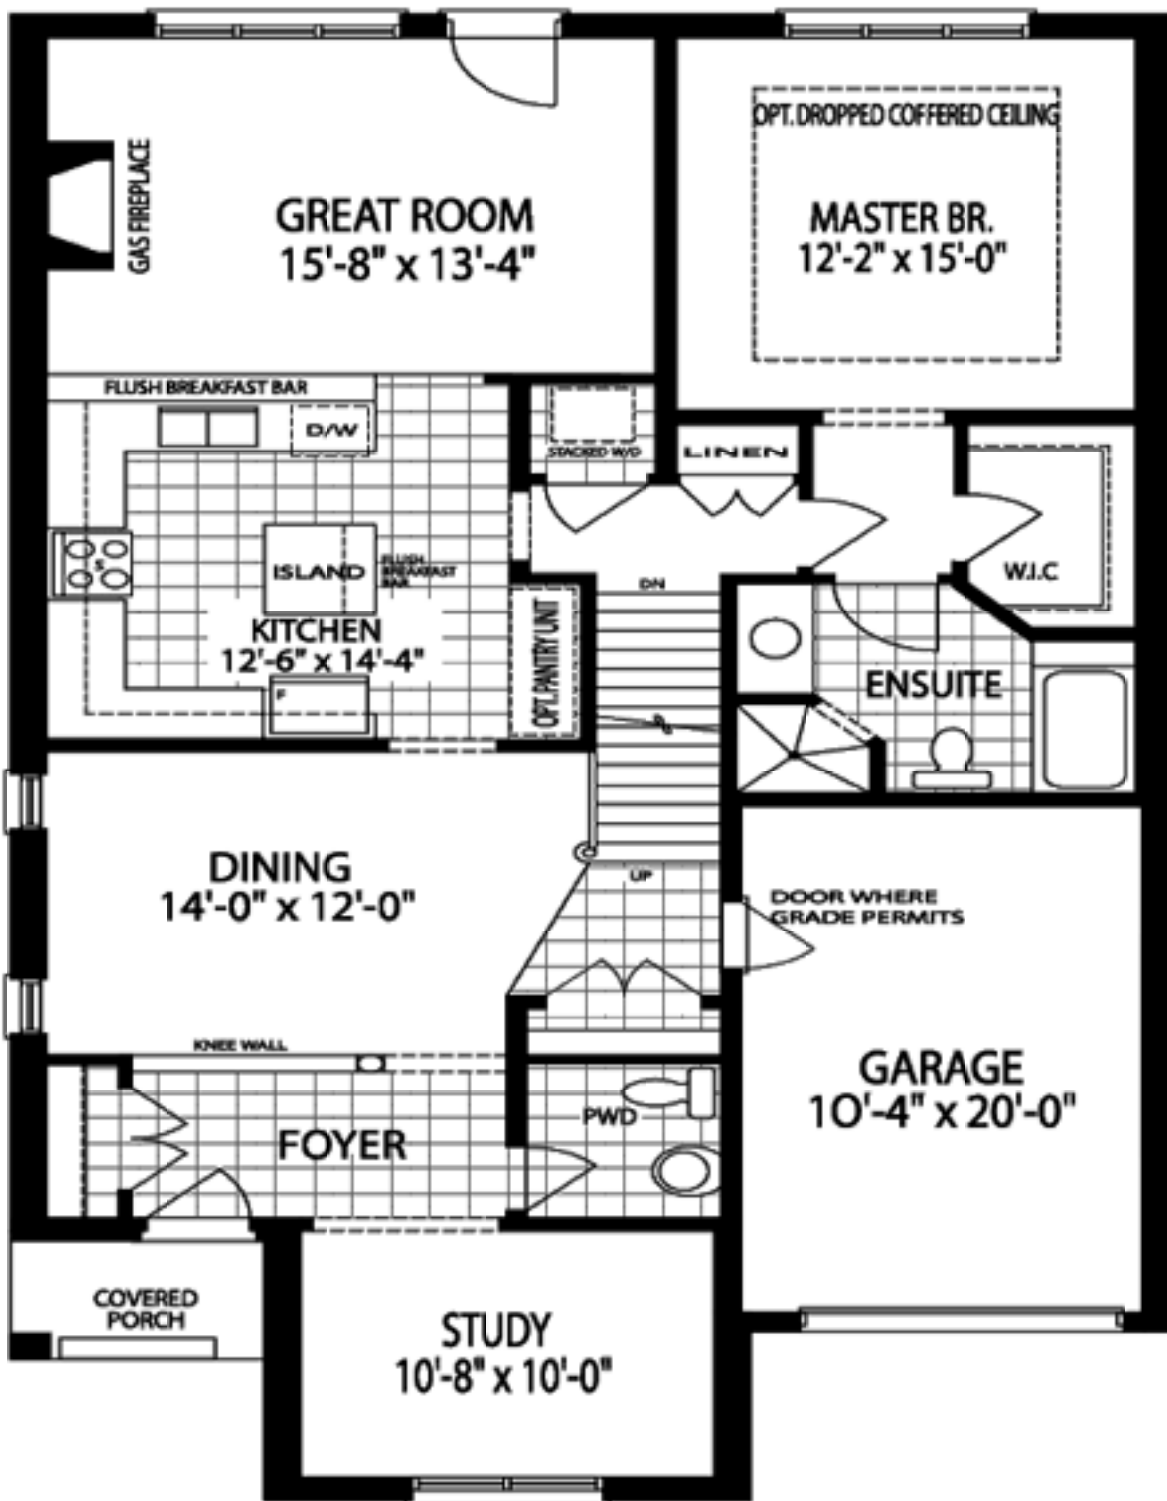

GROUND FLOOR ( W.O.B. - A & B CONDITION)

The Leithfield  
Ground Floor Plan A

2217 sq. Ft.