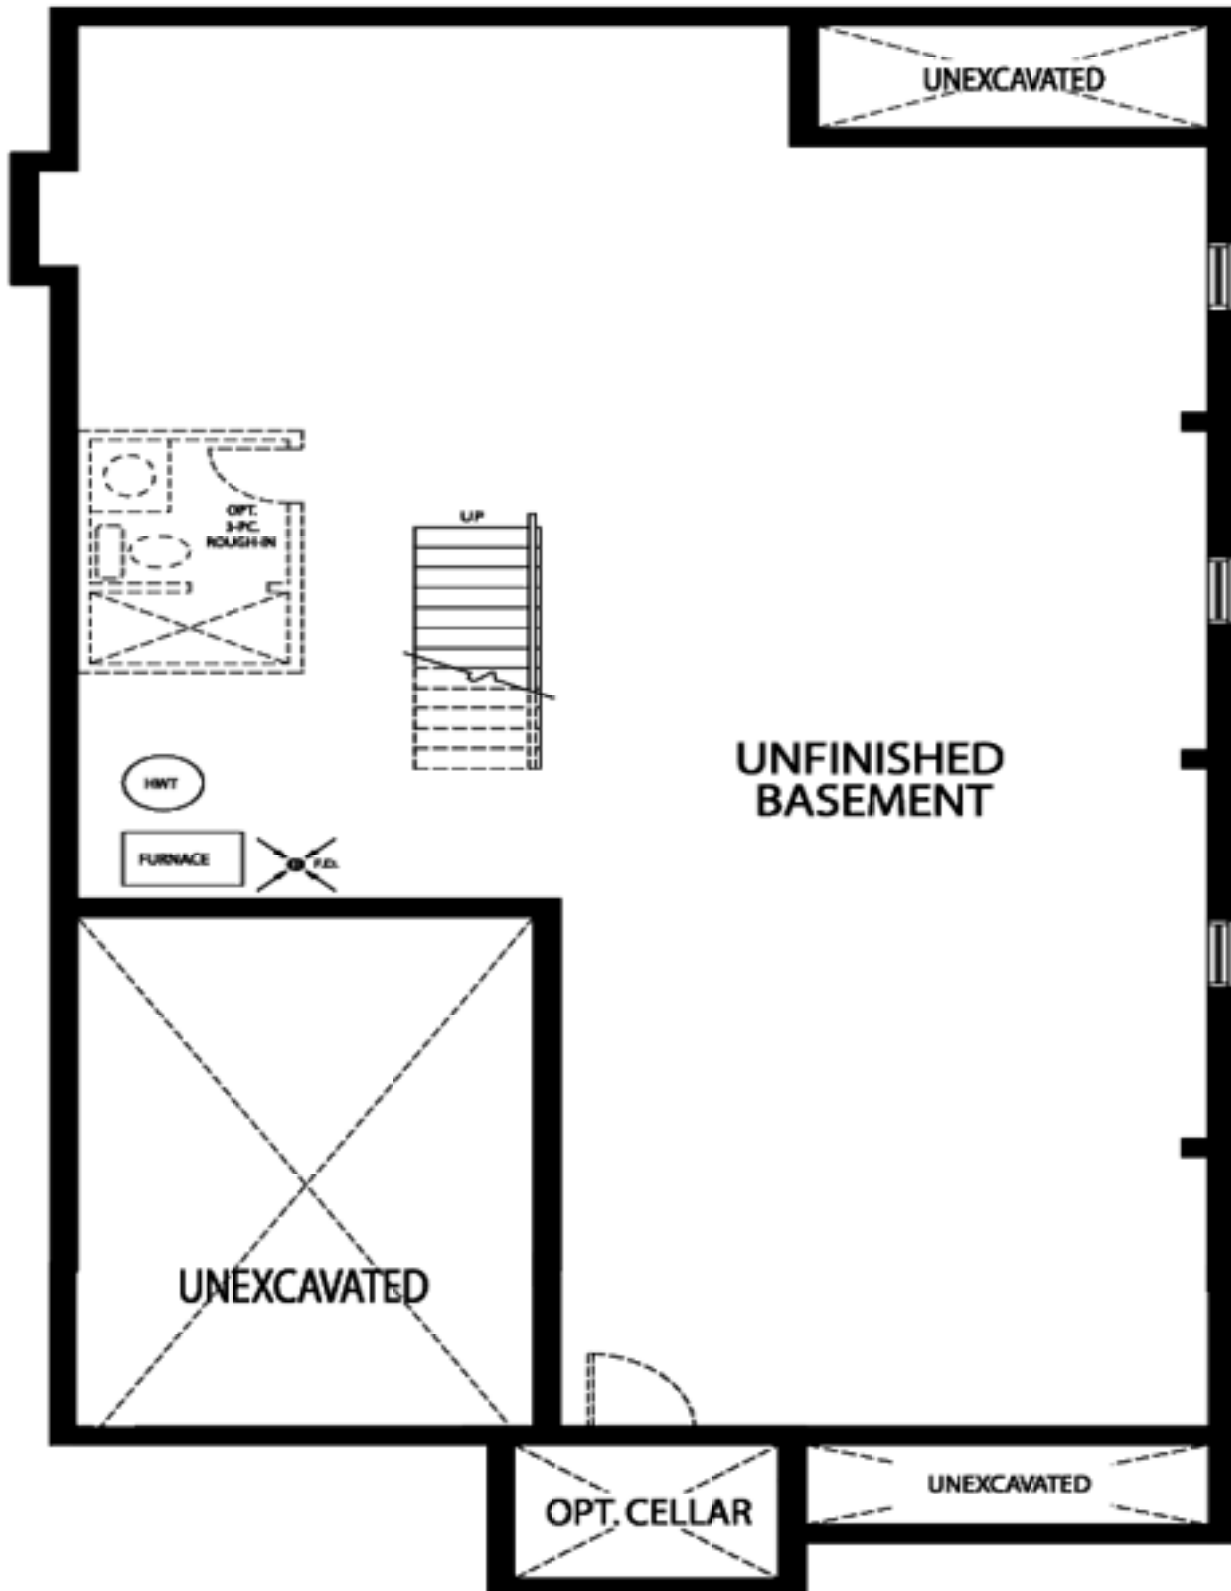

WALK-OUT BASEMENT ELEV. 'A' + 'B'

The Inverness
Basement Floor Plan B

2694 Sq. Ft.