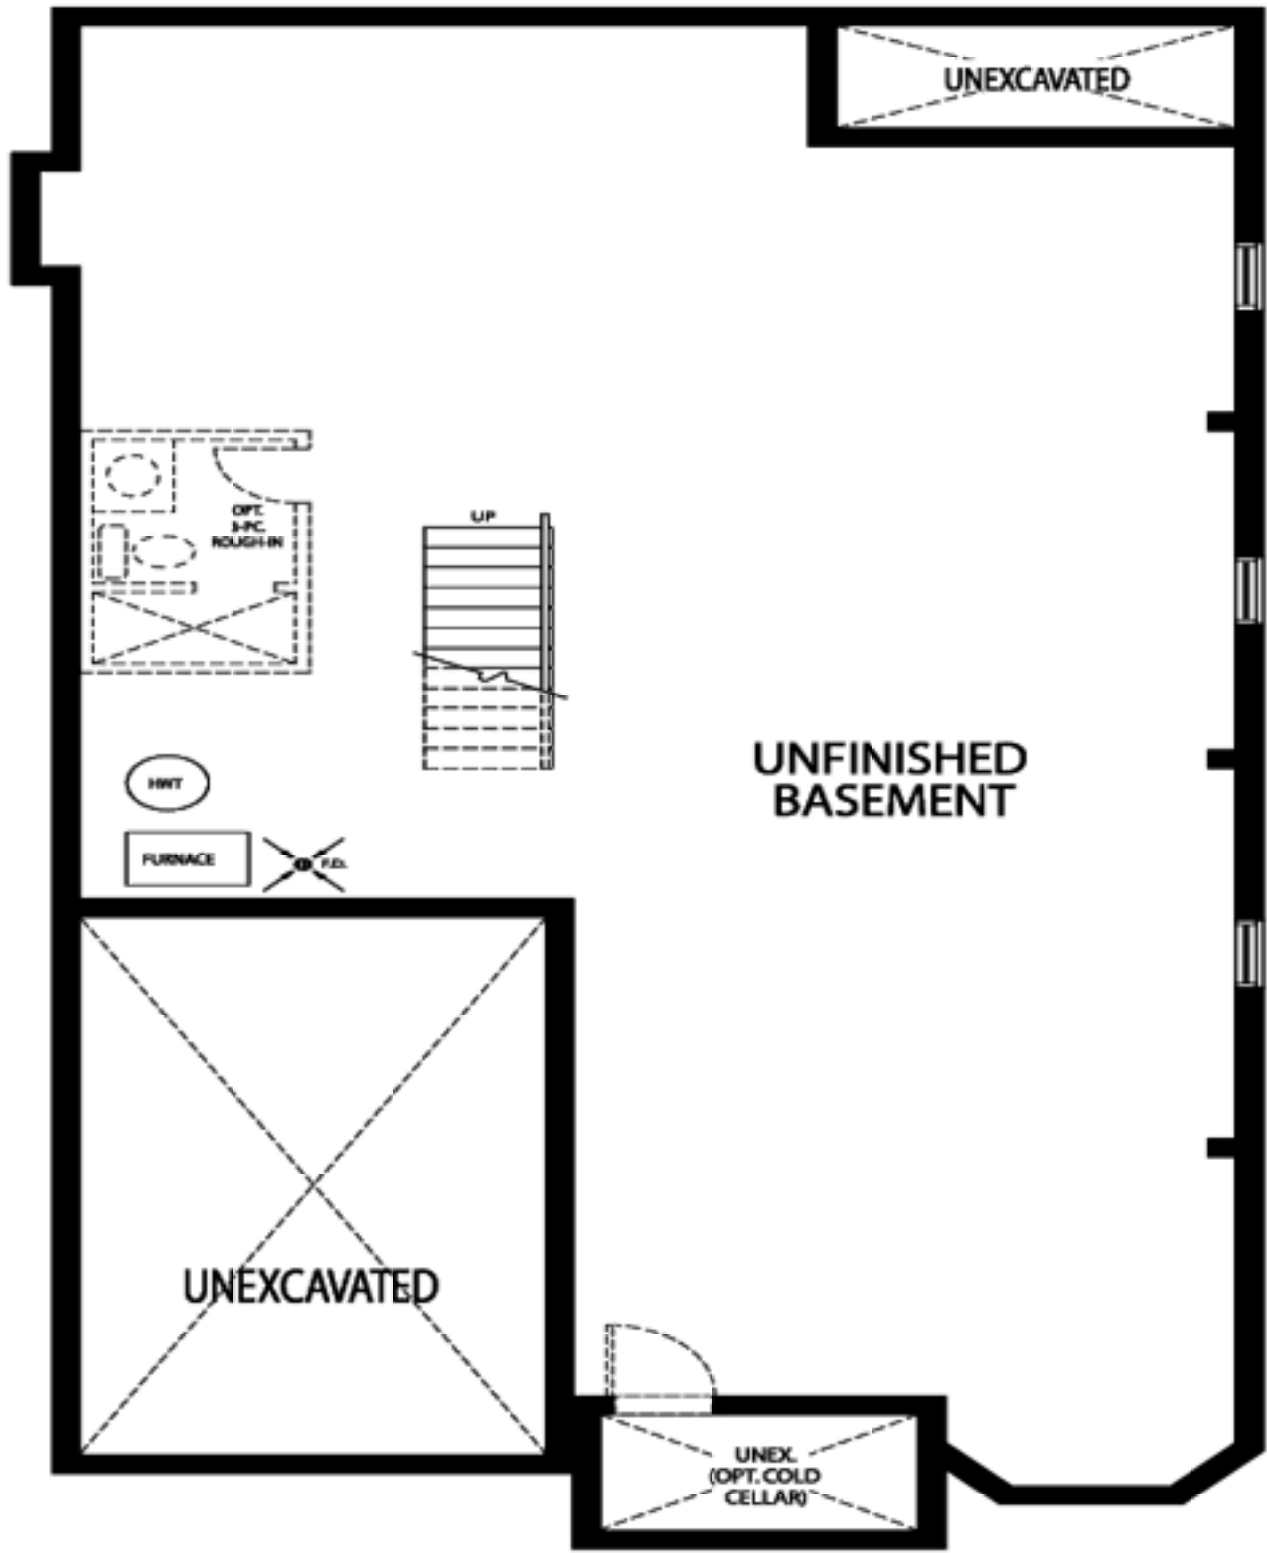

WALK-OUT BASEMENT ELEV. 'A' + 'B'

The Inverness
Basement Floor Plan A

2681 Sq. Ft.