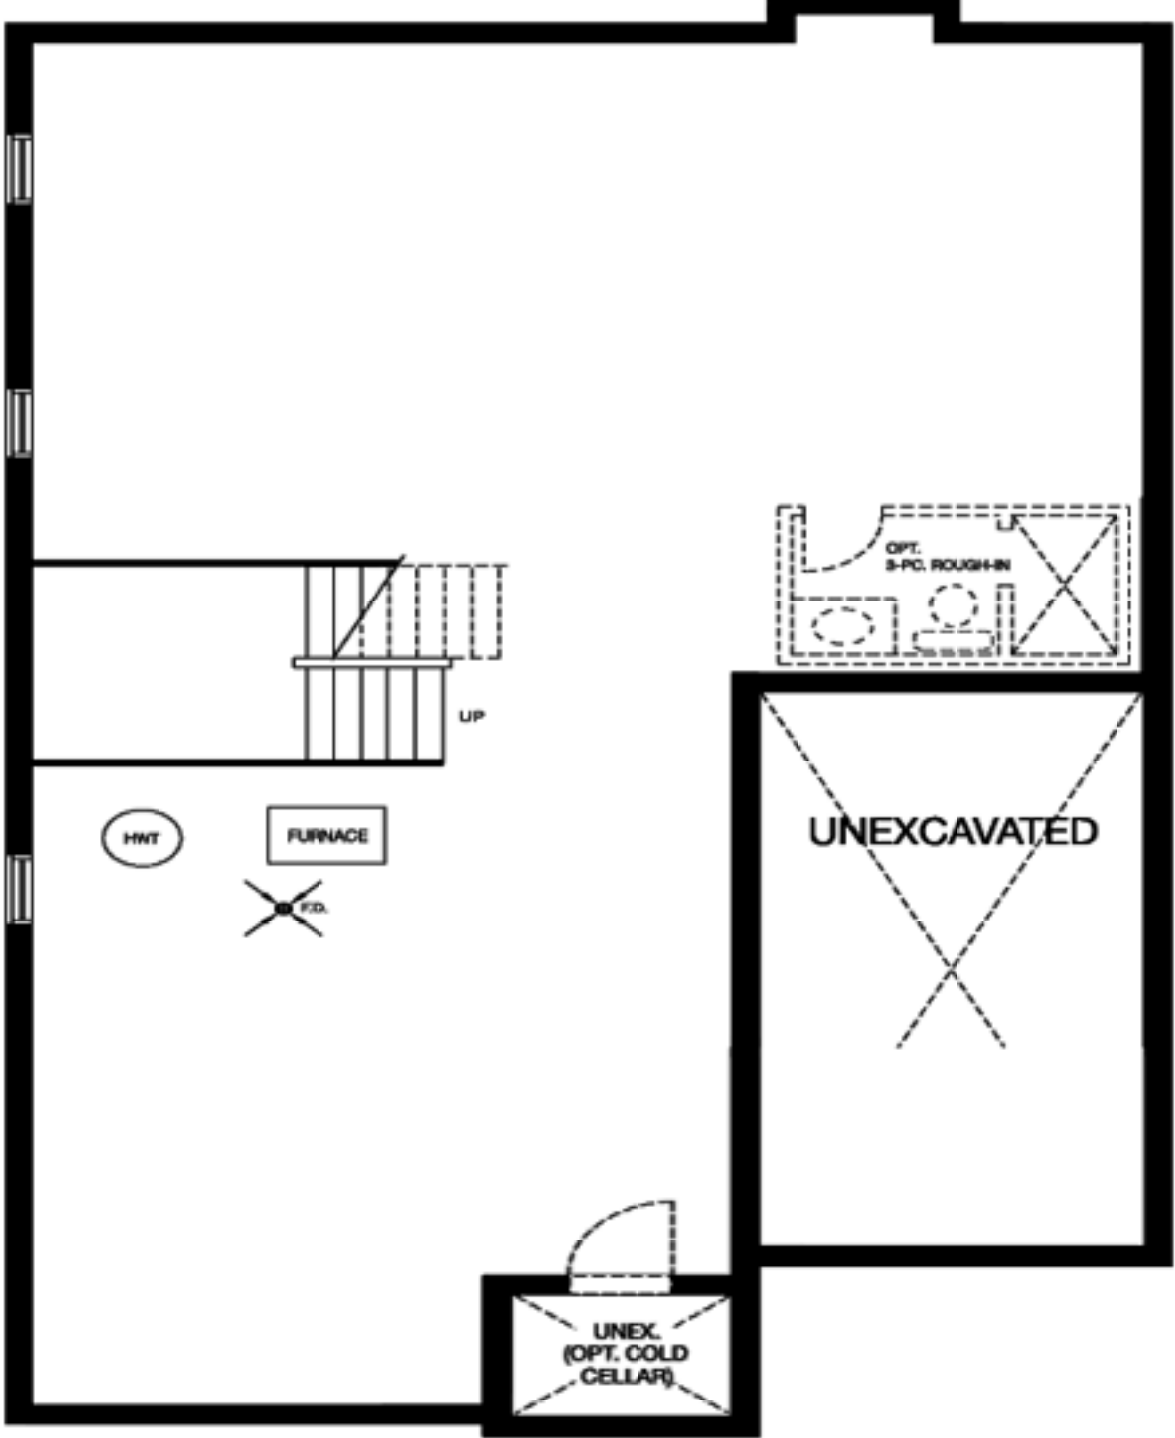

WALK-OUT BASEMENT EL. 'A' + 'B'

The Gladstone
Basement Floor Plan B

2611 Sq. Ft.