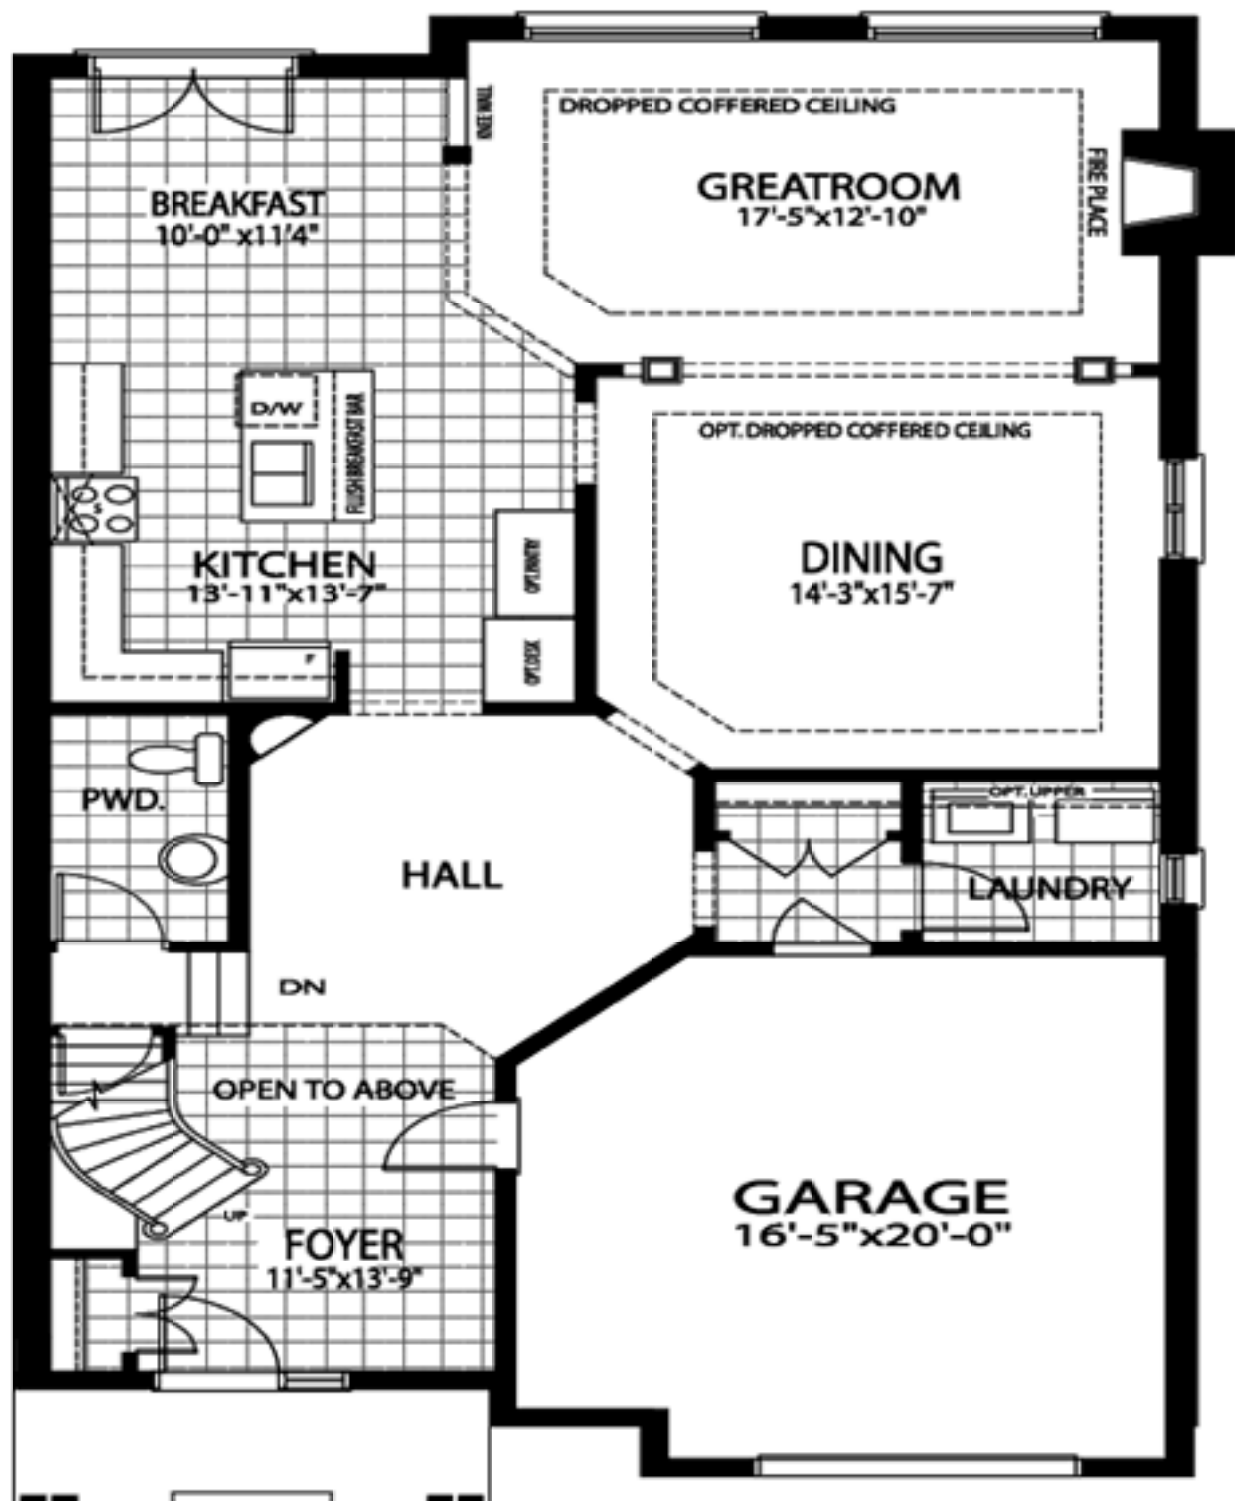

GROUND FLOOR ( W.O.B. - A & B CONDITION)

The Connery  
Ground Floor Plan B

2835 sq. Ft.