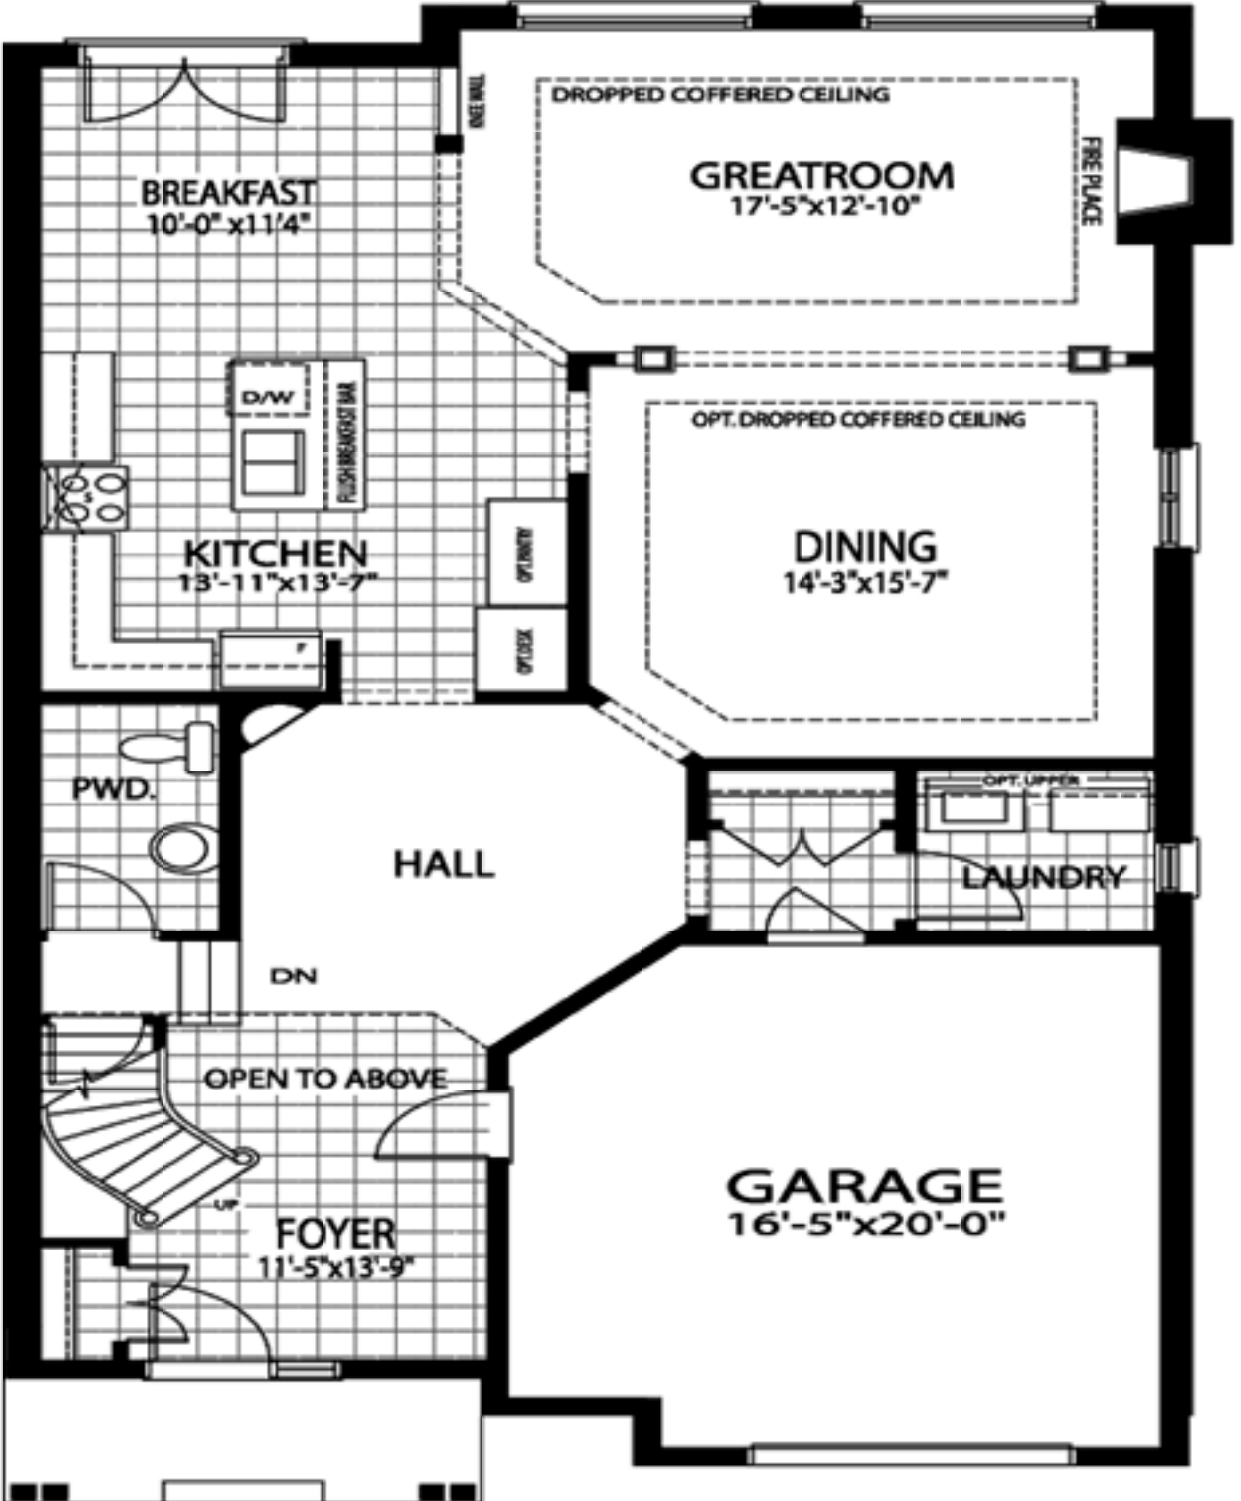

GROUND FLOOR (W.O.B. - A & B CONDITION)

The Connery
Ground Floor Plan A

2835 Sq. Ft.